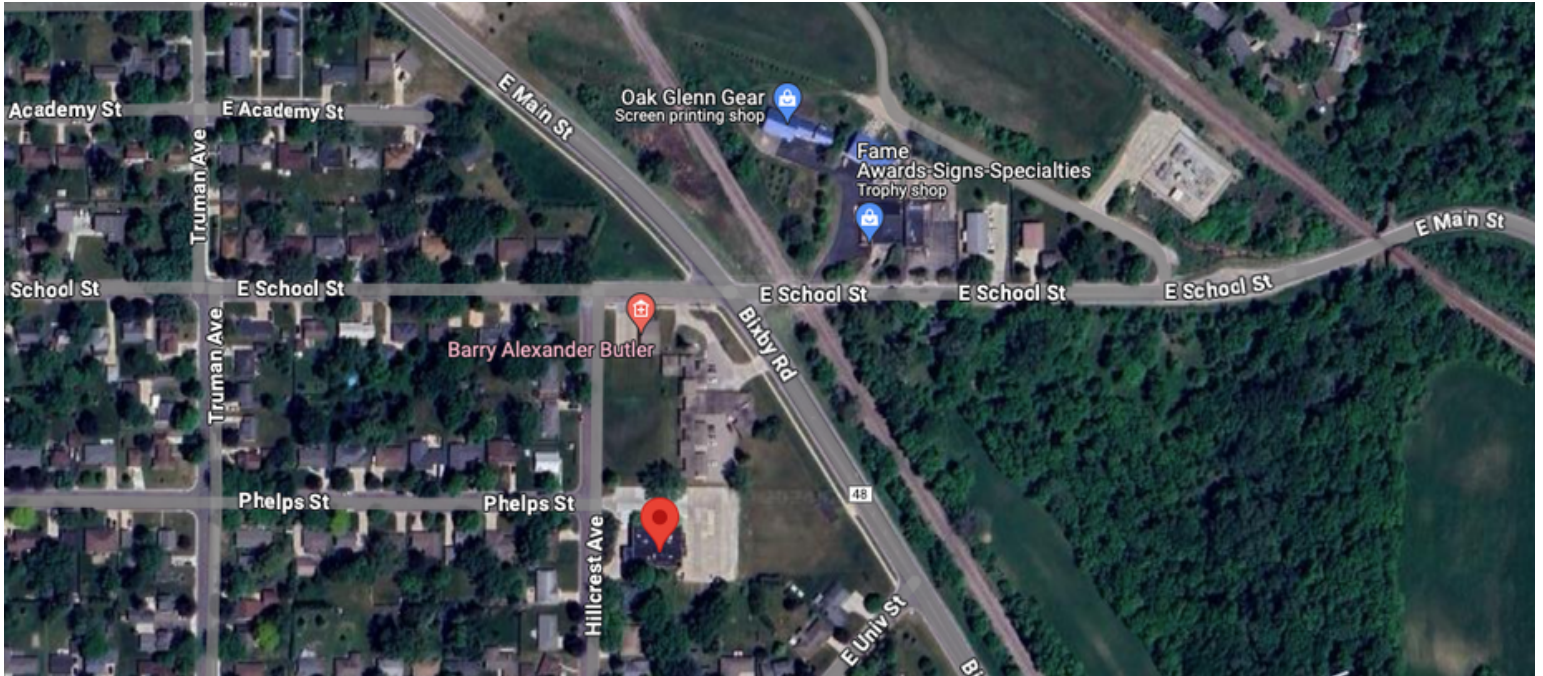

Medical Office FOR LEASE

605 Hillcrest Ave, Suite 103, Owatonna, MN 55060

1605 Hillcrest Ave. Suite 103, Owatonna, MN 55060

NEARBY LOCATIONS

Fame Awards-Signs-Specialties
Oak Glenn Gear
Jaycee Park
United Methodist Church
The Computer Store of Owatonna

PROPERTY HIGHLIGHTS

A sublease is available for this dental space with over 2,500 square feet and includes offices, a break room and waiting area.

PROPERTY DETAILS

Suite 103 2,585 SF (can be sub-divided)